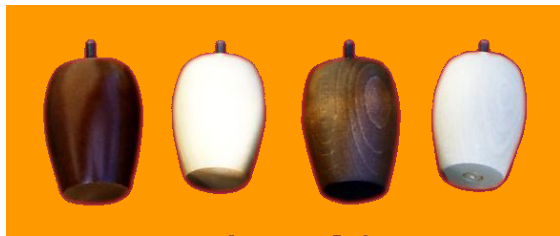

www.gilbert-tournage.com

Gamme pieds de lit (bed legs)

Cylindrique	HT 150, DIAM 65
BRUT (plain no varnish)	990601
NATUREL (plain with varnish)	990602
NOYER (walnut)	990603
MERISIER (cherry)	990604

Cylindrique	HT 200, DIAM 48
BRUT (plain no varnish)	990701
NATUREL (plain with varnish)	990702
NOYER (walnut)	990703
MERISIER (cherry)	990704

Cylindrique	HT 250, DIAM 48
BRUT (plain no varnish)	996501
NATUREL (plain with varnish)	996502
NOYER (walnut)	996503
MERISIER (cherry)	996504

Gamme pieds de lit (bed legs)

NOYER (walnut)	995203
MERISIER (cherry)	995204

Cylindrique	HT 250, DIAM 65
BRUT (plain no varnish)	991001
NATUREL (plain with varnish)	991002
NOYER (walnut)	991003
MERISIER (cherry)	991004

Olive	HT 135 , DIAM 90
BRUT (plain no varnish)	995501
NATUREL (plain with varnish)	995502
NOYER (walnut)	995503
MERISIER (cherry)	995504